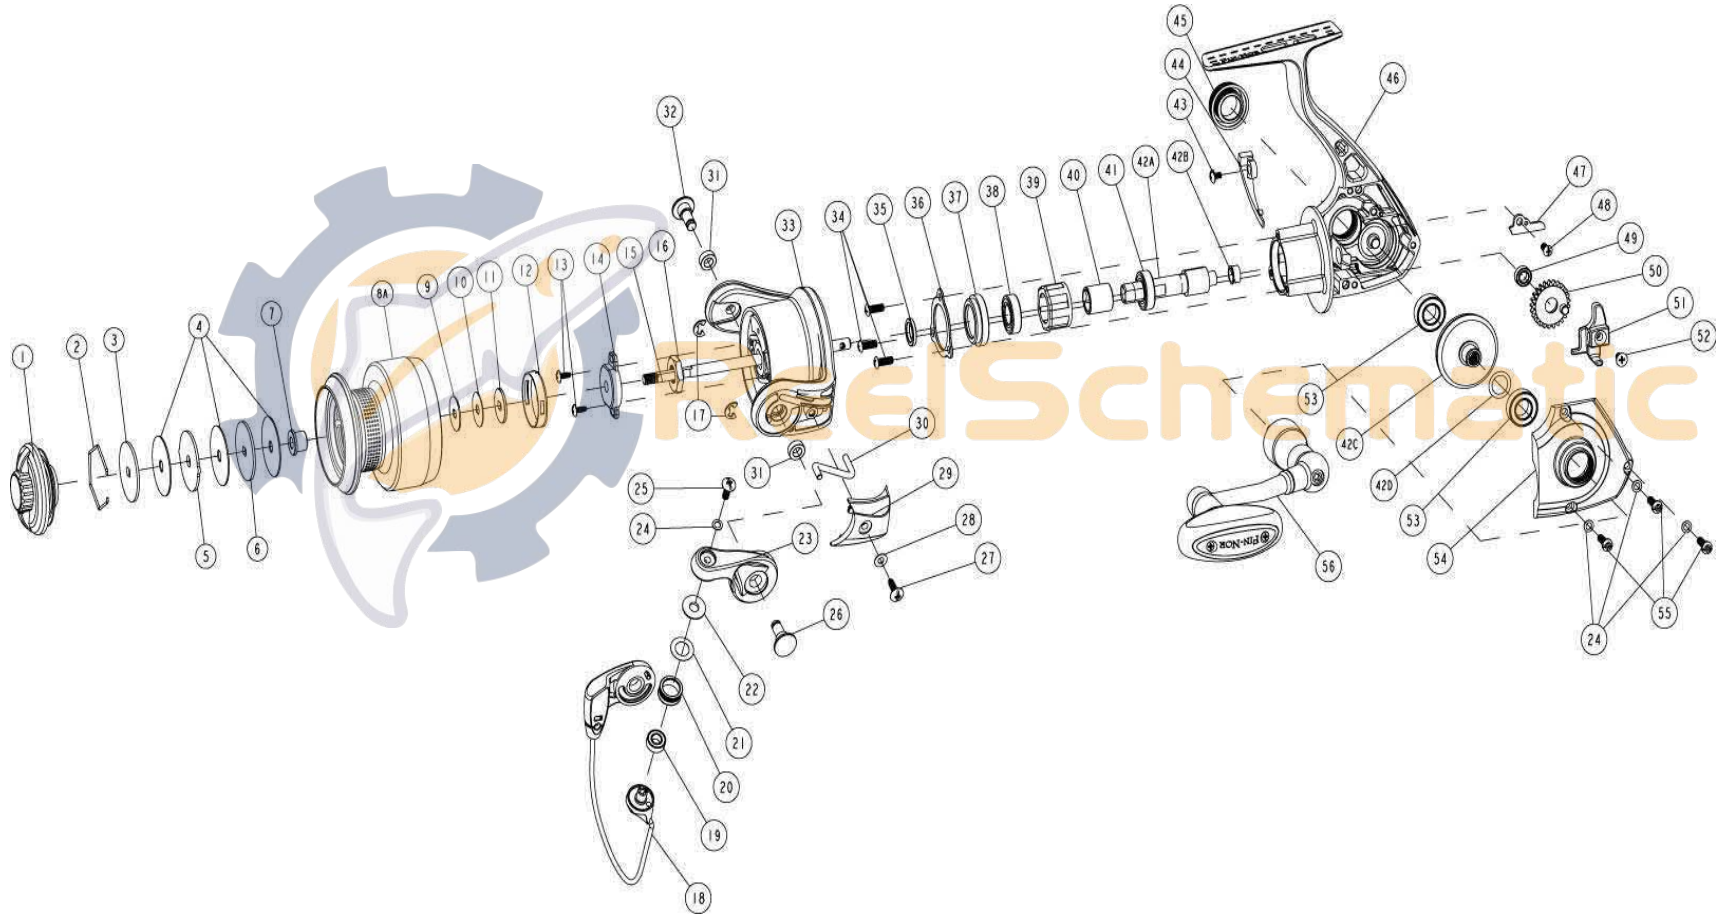

FIN-NOR
LEGENDARY TACKLE SINCE 1933

Lethal LT25

FIN-NOR®

LEGENDARY TACKLE SINCE 1933

Lethal LT25

Fin-Nor Lethal LT25 Reel Part List

Key #	Description	Qty	Part No.	Key #	Description	Qty	Part No.
1	Drag Knob Assembly	1	AAB332-02	28	Arm Lever Cover Washer	1	SQ142-01
2	Retainer Ring	1	RQ038-01	29	Arm Lever Cover	1	PG087-01
3	Drag Washer "D"	1	RQ080-02	30	Kick Lever	1	PG019-01
4	Drag Washer "B"	3	CO033-01	31	Bushing	2	PG158-01
5	Drag Washer "A"	1	PG081-02	32	Pin	1	QG042-04
6	Drag Washer "D"	1	RQ080-03	33	Rotor	1	PG009-22
7	Spool Bushing	1	PG141-01	34	Screw	3	RQ057-03
8	Spool Assembly Kit	1	AAB4321-02	35	Pinion Washer	1	AAB110-01
	8A-Spool Assembly	1	AAB321-02	36	Clutch Retainer	1	AAB060-01
	2-Retainer Ring	1	RQ038-01	37	Ball Bearing Holder	1	AAB166-01
	3-Drag Washer "D"	1	RQ080-02	38	Pinion Ball Bearing	1	AAB028-01
	4-Drag Washer "B"	3	CO033-01	39	Clutch Unit	1	UAA363-01
	5-Drag Washer "A"	1	PG081-02	40	Clutch Sleeve	1	AAB139-01
	6-Drag Washer "D"	1	RQ080-03	41	Pinion Ball Bearing	1	AAB028-01
	7-Spool Bushing	1	PG141-01	42	Gear Kit - includes	1	N/A
9	Spool Adjust Washer	1	PG030-01		42A-Pinion	1	PG011-01
10	Spool Adjust Washer	1	PG030-02		42B-Pinion Bushing	1	RQ141-03
11	Spool Washer	1	PG080-01		42C-Drive Gear Assembly	1	QT312-02
12	Spool Click Unit	1	PG4114-01		42D-Drive Gear Adjust Washer	1	GU105-08
13	Rotor Nut Lock Screw	2	RQ094-01	43	Trip bumper screw	1	AAB057-01
14	Main Shaft Bushing	1	RQ214-01	44	Trip bumper	1	AAB119-01
15	Main Shaft	1	AAB015-01	45	Handle Screw Assembly	1	BG354-03
16	Rotor Nut	1	SH006-01	46	Body Assembly	1	AAB301-03
17	E-Clip	2	GH034-01	47	O/S Slider Retainer	1	WP078-01
18	Bail Assembly	1	AAB347-02	48	O/S Slider Retainer Screw	1	SK057-01
19	Line Roller Ball Bearing	1	GH202-01	49	O/S Gear Ball Bearing	1	CT157-01
20	Line Roller	1	PQ004-01	50	O/S Gear Assembly	1	RQ353-01
21	Line Roller Washer	1	PQ102-51	51	O/S Slider	1	RQ025-01
22	Line Roller Collar	1	PQ102_01	52	Main Shaft Screw	1	RQ100-01
23	Arm Lever	1	PG007-22	53	Side Cover Ball Bearing	2	CH028-01
24	Screw Washer	4	RQ142-01	54	Side Cover	1	AAB023-02
25	Line Roller Screw	1	AQ108-01	55	Side Cover Screw	3	RQ057-03
26	Pin	1	PG042-07	56	Handle Assembly	1	WP318-03
27	Arm Lever Cover Screw	1	GH077-01	-	Adjust Spool Washer Kit	-	PG4030-01